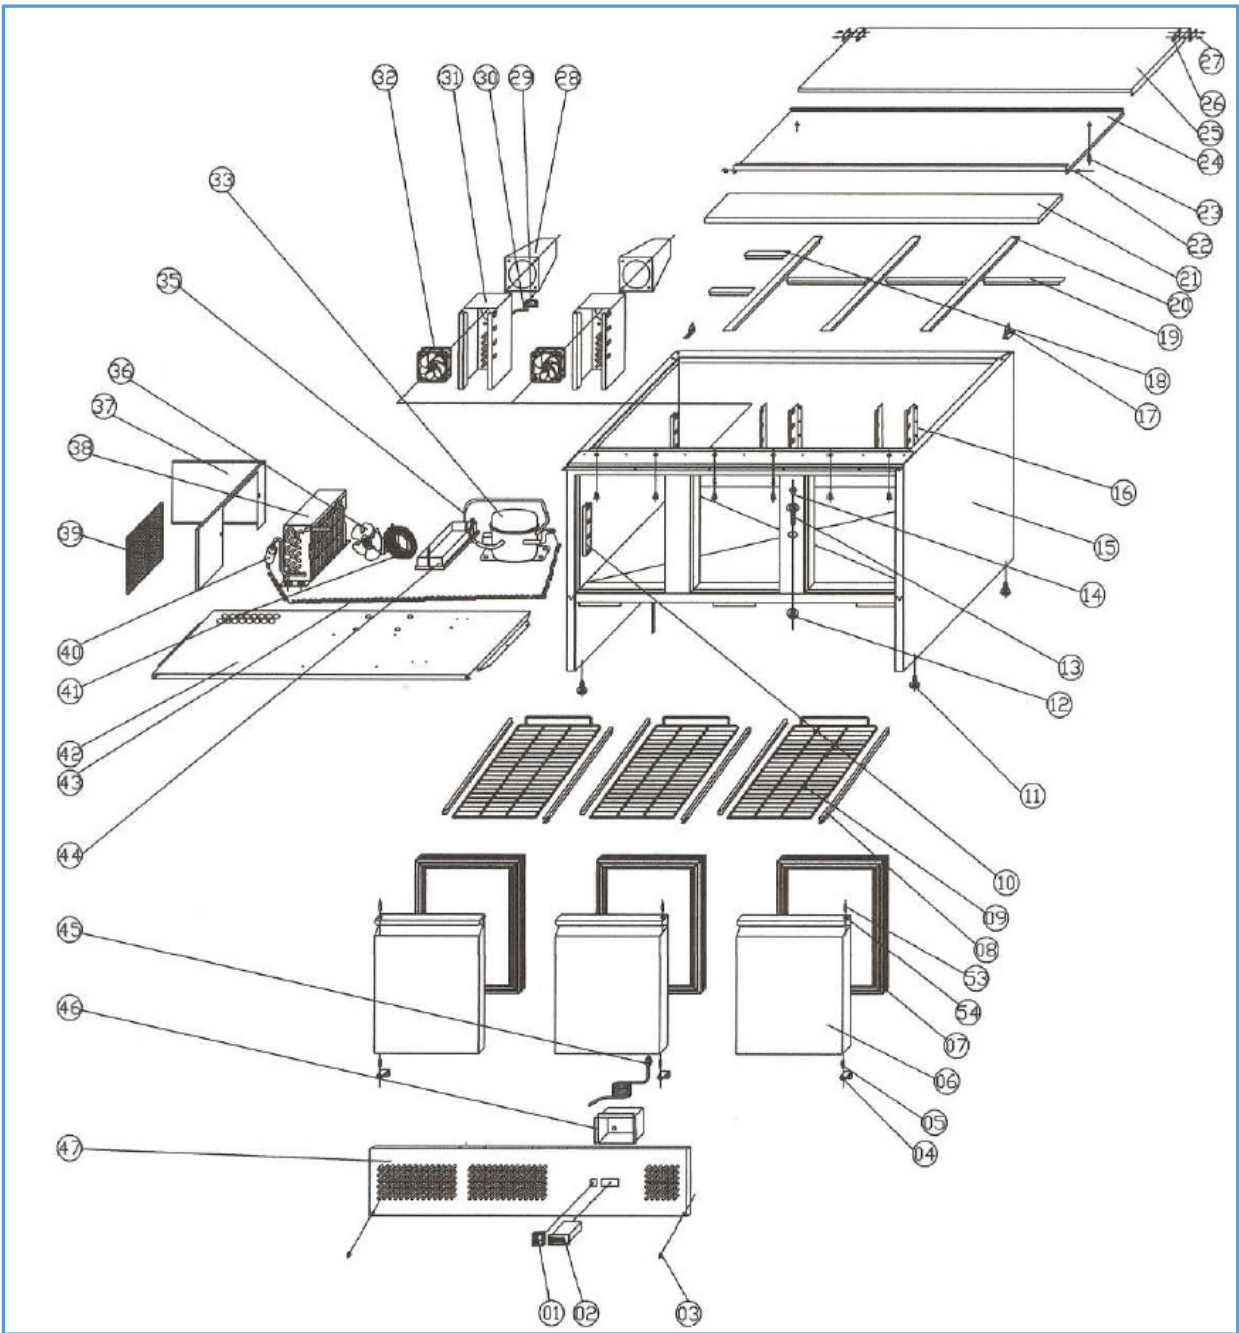

## Onderdelenlijst 7950.0094

POS:	Art.No.:	Omschrijving:	Aantal:
1	9108.0244	MAIN SWITCH	1PC
2	9114.0035	THERMOSTAT	1PC
3		PLASTIC CAP	8PCS
4	9338.0230	DOWN HINGE/RIGHT/LEFT	3PCS
5	9338.0100	DOWN HINGE AXIS	6PCS
6	9338.0185	DOOR RIGHT/LEFT	3PCS
7	9048.0000	GASKET	3PCS
8		GUIDE/RIGHT/LEFT	3PAIRS
9		SHELF	3PCS
10		SIDE SUPPORT/RIGHT/LEFT	4PCS
11	9338.1195	FEET	4PCS
12		DRAIN PIPE NUT	1PC
13	9338.0040	DRAIN PIPE	1PC
14		DRAIN PIPE COVER	1PC
15		BODY	1PC
16		BACK SUPPORT/RIGHT/LEFT	2PAIRS
17		COVER HINGE/RIGHT/LEFT	1PAIR
18		SHORT SUPPORT	2PCS
19		MIDDLE SUPPORT	3PCS
20		LONG SUPPORT	3PCS
21		CUTTING BOARD	1PC
22		PLASTIC SLIDING AXIS	2PCS
23		PLASTIC PIN	2PCS
24	9338.1543	MOVEMENT COVER	1PC
25		FIXED COVER	1PC
26	9338.1017	STRENGTHENING BOARD	4PCS
27	9338.1018	COVER HINGE AXIS	4PCS
28		AIRFLOW DUCT	2PCS
29		SENSOR FIXED CLIP	1PC
30	9181.2050	SENSOR	1PC
31		CIRCLE FAN SUPPORT	2PCS
32	9999.0136	CIRCLE FAN	2PCS
33	9180.1400	COMPRESSOR	1PC
35		DISCHARGE TUBE	1PC
36	9390.0130	CONDENSER FAN	1PC
37		CONDENSER COVER BOARD	1PC
38	9338.1375	CONDENSER	1PC
39	9338.1791	FILTER	1PC
40		FILTER DRIER	1PC
41		BASKET GUARD GRILLS	1PC
42		UNIT BOARD	1PC
43	9338.1970	CAPILLARY	1PC
44	9338.2214	WATER PAN	1PC
45	9338.2208	PLUG	1PC
46		JUNCTION BOX	1PC
47		FRONT PANEL	1PC